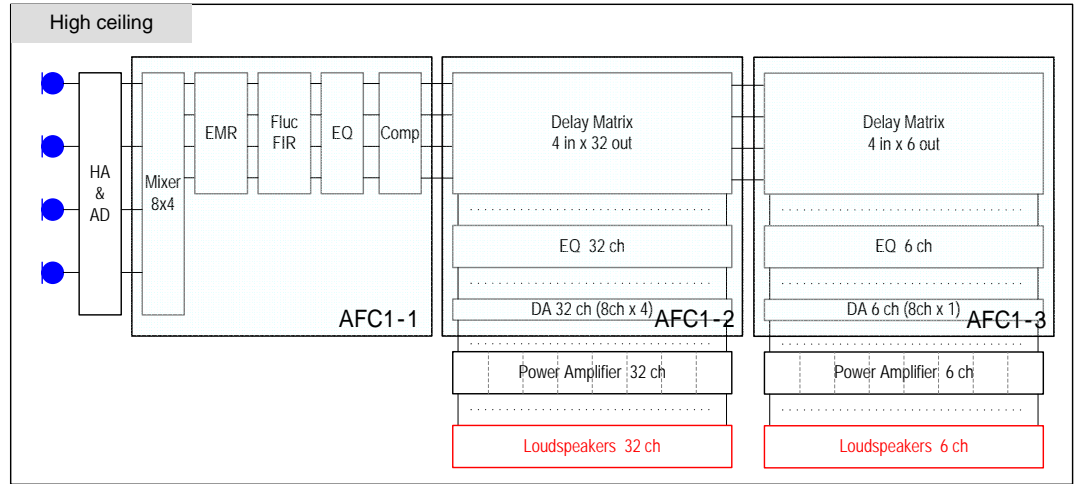

ACTIVE FIELD CONTROL

School / College Multi-purpose Hall (600-800 seats)

With balcony

Without balcony

ACTIVE FIELD CONTROL

School / College Multi-purpose Hall (600-800 seats)

With balcony

Without balcony