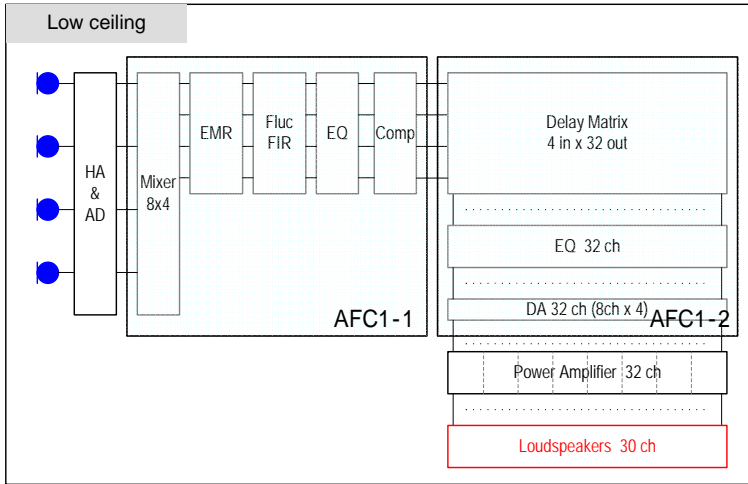

ACTIVE FIELD CONTROL

School / College Multi-purpose Hall (600-800 seats)

With balcony

Without balcony

ACTIVE FIELD CONTROL

School / College Multi-purpose Hall (600-800 seats)

With balcony

Without balcony