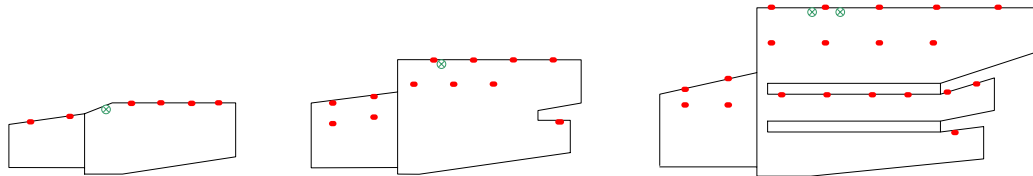

ACTIVE FIELD CONTROL

for THEATERS

• Speakers ⊗ Microphones

Horse Shoe / Round

500 seats

1000 seats

2000 seats

Seats	300	400	500	600	700	800	900	1000	1200	1400	1600	1800	2000	2300	2600	2900	3200	3500	4000	
Microphone	4	4	4	4	4	4	4	4	4	4	8	8	8	8	8	8	8	8	8	8
Speaker	16	18	20	24	28	32	38	42	46	50	56	60	64	70	76	82	88	94	96	
Processor	2	2	2	2	2	2	3	3	3	3	3	3	3	4	4	4	4	4	4	4

Trapezoid

500 seats

1000 seats

2000 seats

Seats	300	400	500	600	700	800	900	1000	1200	1400	1600	1800	2000	2300	2600	2900	3200	3500	4000	
Microphone	4	4	4	4	4	4	4	4	4	4	8	8	8	8	8	8	8	8	8	8
Speaker	14	16	18	22	26	32	36	40	44	48	54	60	64	70	76	82	88	94	96	
Processor	2	2	2	2	2	2	3	3	3	3	3	3	3	4	4	4	4	4	4	4

Fan

500 seats

1000 seats

2000 seats

Seats	300	400	500	600	700	800	900	1000	1200	1400	1600	1800	2000	2300	2600	2900	3200	3500	4000	
Microphone	4	4	4	4	4	4	4	4	4	4	8	8	8	8	8	8	8	8	8	8
Speaker	12	14	16	20	24	28	32	36	40	44	50	54	58	64	70	76	82	88	96	
Processor	2	2	2	2	2	2	2	3	3	3	3	3	3	3	4	4	4	4	4	4