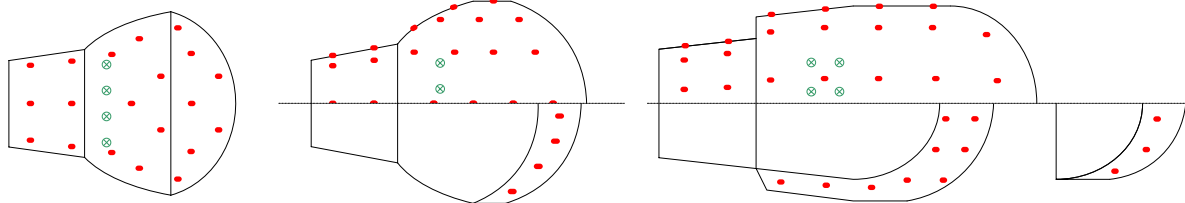

ACTIVE FIELD CONTROL

for THEATERS

• Speakers ⊗ Microphones

Horse Shoe / Round

500 seats

1000 seats

2000 seats

Seats	300	400	500	600	700	800	900	1000	1200	1400	1600	1800	2000	2300	2600	2900	3200	3500	4000	
Microphone	4	4	4	4	4	4	4	4	4	4	8	8	8	8	8	8	8	8	8	8
Speaker	16	18	20	24	28	32	38	42	46	50	56	60	64	70	76	82	88	94	96	
Processor	2	2	2	2	2	2	3	3	3	3	3	3	3	4	4	4	4	4	4	4

Trapezoid

500 seats

1000 seats

2000 seats

Seats	300	400	500	600	700	800	900	1000	1200	1400	1600	1800	2000	2300	2600	2900	3200	3500	4000	
Microphone	4	4	4	4	4	4	4	4	4	4	8	8	8	8	8	8	8	8	8	8
Speaker	14	16	18	22	26	32	36	40	44	48	54	60	64	70	76	82	88	94	96	
Processor	2	2	2	2	2	2	3	3	3	3	3	3	3	4	4	4	4	4	4	4

Fan

500 seats

1000 seats

2000 seats

Seats	300	400	500	600	700	800	900	1000	1200	1400	1600	1800	2000	2300	2600	2900	3200	3500	4000	
Microphone	4	4	4	4	4	4	4	4	4	4	8	8	8	8	8	8	8	8	8	8
Speaker	12	14	16	20	24	28	32	36	40	44	50	54	58	64	70	76	82	88	96	
Processor	2	2	2	2	2	2	2	3	3	3	3	3	3	3	4	4	4	4	4	4