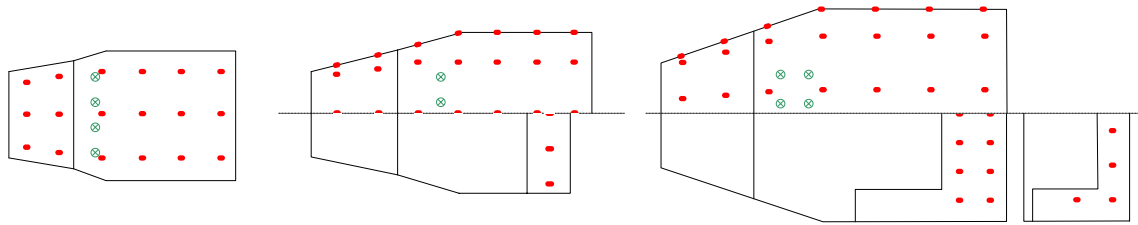

ACTIVE FIELD CONTROL

for THEATERS

• Speakers ⊗ Microphones

Horse Shoe / Round

500 seats

1000 seats

2000 seats

Seats	300	400	500	600	700	800	900	1000	1200	1400	1600	1800	2000	2300	2600	2900	3200	3500	4000	
Microphone	4	4	4	4	4	4	4	4	4	4	8	8	8	8	8	8	8	8	8	8
Speaker	16	18	20	24	28	32	38	42	46	50	56	60	64	70	76	82	88	94	96	
Processor	2	2	2	2	2	2	3	3	3	3	3	3	3	4	4	4	4	4	4	4

Trapezoid

500 seats

1000 seats

2000 seats

Seats	300	400	500	600	700	800	900	1000	1200	1400	1600	1800	2000	2300	2600	2900	3200	3500	4000	
Microphone	4	4	4	4	4	4	4	4	4	4	8	8	8	8	8	8	8	8	8	8
Speaker	14	16	18	22	26	32	36	40	44	48	54	60	64	70	76	82	88	94	96	
Processor	2	2	2	2	2	2	3	3	3	3	3	3	3	4	4	4	4	4	4	4

Fan

500 seats

1000 seats

2000 seats

Seats	300	400	500	600	700	800	900	1000	1200	1400	1600	1800	2000	2300	2600	2900	3200	3500	4000	
Microphone	4	4	4	4	4	4	4	4	4	4	8	8	8	8	8	8	8	8	8	8
Speaker	12	14	16	20	24	28	32	36	40	44	50	54	58	64	70	76	82	88	96	
Processor	2	2	2	2	2	2	2	3	3	3	3	3	3	3	4	4	4	4	4	4