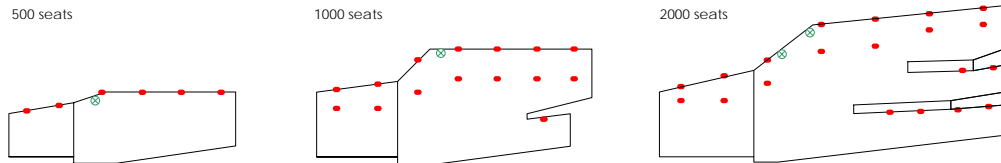

ACTIVE FIELD CONTROL

for THEATERS

• Speakers ⊗ Microphones

Horse Shoe / Round

500 seats

1000 seats

2000 seats

Seats	300	400	500	600	700	800	900	1000	1200	1400	1600	1800	2000	2300	2600	2900	3200	3500	4000	
Microphone	4	4	4	4	4	4	4	4	4	4	8	8	8	8	8	8	8	8	8	8
Speaker	16	18	20	24	28	32	38	42	46	50	56	60	64	70	76	82	88	94	96	
Processor	2	2	2	2	2	2	3	3	3	3	3	3	3	4	4	4	4	4	4	4

Trapezoid

500 seats

1000 seats

2000 seats

Seats	300	400	500	600	700	800	900	1000	1200	1400	1600	1800	2000	2300	2600	2900	3200	3500	4000	
Microphone	4	4	4	4	4	4	4	4	4	4	8	8	8	8	8	8	8	8	8	8
Speaker	14	16	18	22	26	32	36	40	44	48	54	60	64	70	76	82	88	94	96	
Processor	2	2	2	2	2	2	3	3	3	3	3	3	3	4	4	4	4	4	4	4

Fan

500 seats

1000 seats

2000 seats

Seats	300	400	500	600	700	800	900	1000	1200	1400	1600	1800	2000	2300	2600	2900	3200	3500	4000	
Microphone	4	4	4	4	4	4	4	4	4	4	8	8	8	8	8	8	8	8	8	8
Speaker	12	14	16	20	24	28	32	36	40	44	50	54	58	64	70	76	82	88	96	
Processor	2	2	2	2	2	2	2	3	3	3	3	3	3	3	4	4	4	4	4	4